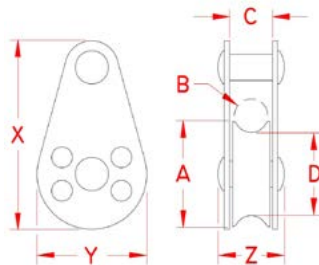

PULLEY BLOCK W/ FIXED PIN

304 STAINLESS STEEL

Import

Stamped

ITEM	A	B (rope size)	C	D	X (height)	Y (length)	Z (width)	WLL (lb)	WT (lb)	PACKAGING TYPE	EACH (qty)	INNER (qty)	CARTON (qty)	UPC
S0405-FP25	0.88"	UP TO 1/4"	0.64"	0.57"	1.77"	1.02"	0.65"	400	0.05	POLYBAG	1	10	500	791506044161

**NOTE: PLASTIC SHEAVE WITH STAINLESS BODY, UP TO 1/4" ROPE.
ALL DIMENSIONS ARE NOMINAL (+/- 3%) AND ARE SUBJECT TO CHANGE WITHOUT NOTICE.**